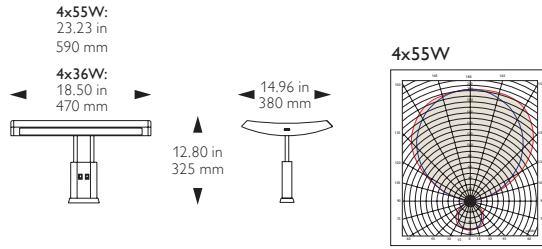

Silvy

A family of luminaires with direct/indirect light distribution making it a highly versatile lighting solution. Silvy's reflector is formed from an external partly micro-perforated steel sheet with polycarbonate end caps. An internal frosted polycarbonate filter controls the direct emission of light. The Silvy family consists of partition, table and floor luminaires.

TECHNICAL INFORMATION

A48C-436 / A48C-455 SILVY Partition: Luminaire for Partition Walls in “open space” offices with indirect and direct light.

A48H-436 / A48H-455 SILVY Table Mounted: Luminaire to be mounted on the desk top.