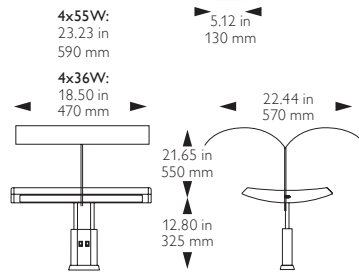

PG SILVY Partition Pagoda: Version with upper reflector.