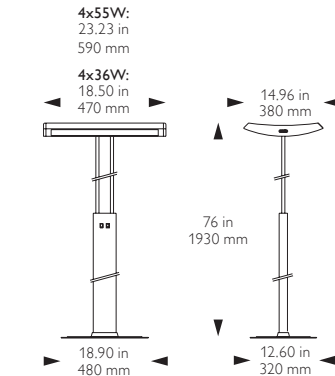

Silvy

A family of luminaires with direct/indirect light distribution making it a highly versatile lighting solution. Silvy's reflector is formed from an external partly micro-perforated steel sheet with polycarbonate end caps. An internal frosted polycarbonate filter controls the direct emission of light. The Silvy family consists of partition, table and floor luminaires.

TECHNICAL INFORMATION

A48C-436 / A48C-455 SILVY Partition: Luminaire for Partition Walls in “open space” offices with indirect and direct light.

A48H-436 / A48H-455 SILVY Table Mounted: Luminaire to be mounted on the desk top.

PG SILVY Partition Pagoda: Version with upper reflector.

A48A-436 / A48A-455 SILVY Floor: Floor lamps with indirect and partly direct light, with stem in extruded aluminum and chromed steel tubes. Wired for four fluorescent compact lamps.