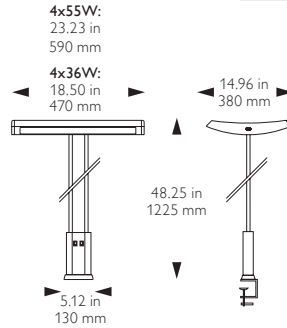

Silvy

A family of luminaires with direct/indirect light distribution making it a highly versatile lighting solution. Silvy's reflector is formed from an external partly micro-perforated steel sheet with polycarbonate end caps. An internal frosted polycarbonate filter controls the direct emission of light. The Silvy family consists of partition, table and floor luminaires.

TECHNICAL INFORMATION

A48C-436 / A48C-455 SILVY Partition: Luminaire for Partition Walls in “open space” offices with indirect and direct light.

A48H-436 / A48H-455 SILVY Table Mounted: Luminaire to be mounted on the desk top.