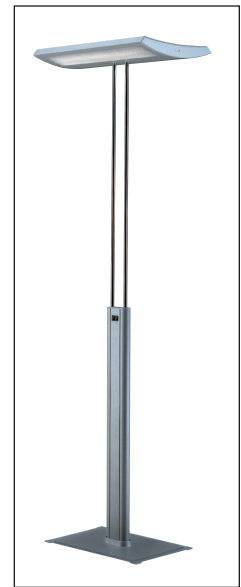

Silvy

A family of luminaires with direct/indirect light distribution making it a highly versatile lighting solution. Silvy's reflector is formed from an external partly micro-perforated steel sheet with polycarbonate end caps. An internal frosted polycarbonate filter controls the direct emission of light. The Silvy family consists of partition, table and floor luminaires.

TECHNICAL INFORMATION

A48C-436 / A48C-455 SILVY Partition: Luminaire for Partition Walls in “open space” offices with indirect and direct light.

A48H-436 / A48H-455 SILVY Table Mounted: Luminaire to be mounted on the desk top.

PG SILVY Partition Pagoda: Version with upper reflector.

A48A-436 / A48A-455 SILVY Floor: Floor lamps with indirect and partly direct light, with stem in extruded aluminum and chromed steel tubes. Wired for four fluorescent compact lamps.

PG SILVY Floor Pagoda: Version with upper reflector.

SILVY

CONFIGURATION 1

A48A	Floor
A48C	Partition
A48H	Table Mount

LAMPING

436	4x36W PLL
455	4x55W PLL

*Lamps included

BALLAST