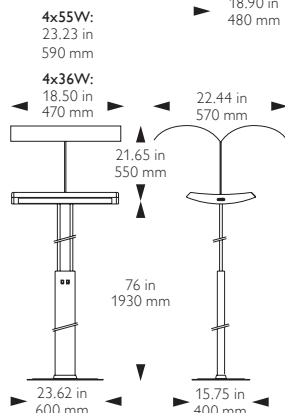

PG SILVY Floor Pagoda: Version with upper reflector.